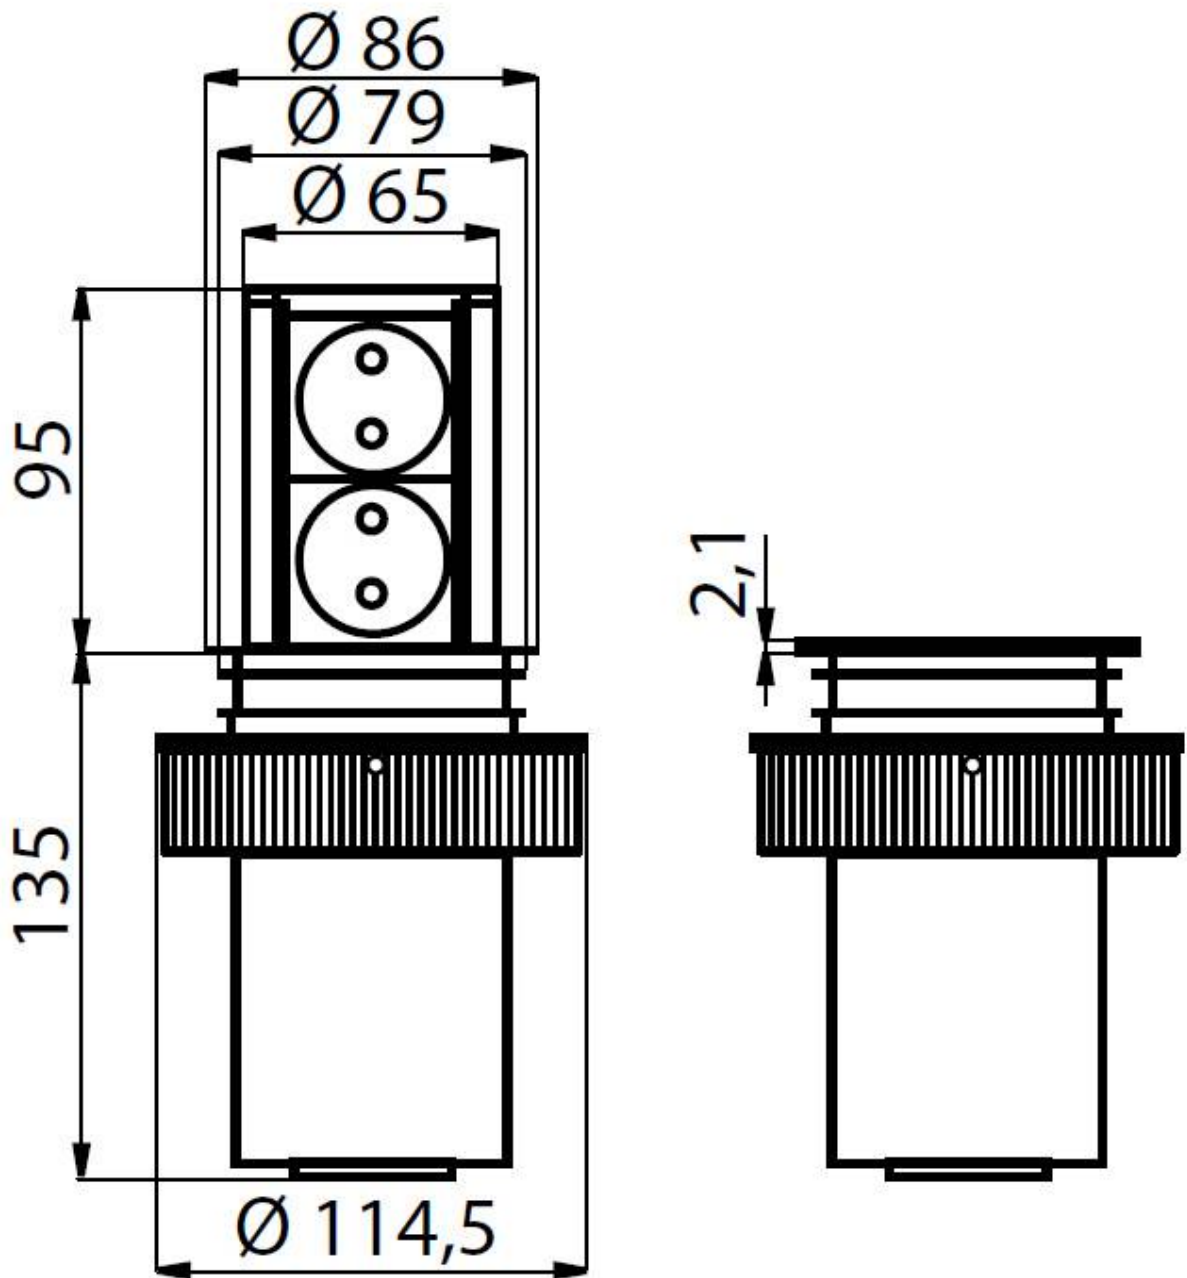

TECHNICAL DATA